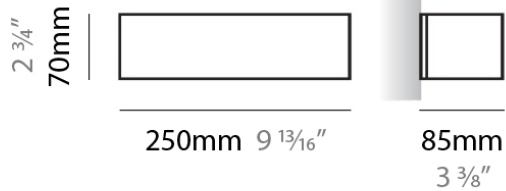

TOY SURFACE

D83139

GENERAL

Series: Toy _____
Brand: Panzeri _____
Division: Design _____
Mounting Type: Surface _____
Mounting Location: Wall _____
Subcategory: Ambient _____

PHYSICAL

Shape: Rectangle _____
Length (mm): 250 _____
Length (in): 9 7/8 _____
Height (mm): 70 _____
Height (in): 2 3/4 _____
Extension (mm): 85 _____
Extension (in): 3 1/4 _____
Light Distribution: Direct / Indirect _____
Weight (kg): 0.9 _____
Weight (lbs): 2 _____
Diffuser: Frost White Glass _____
Fixture Finish: SST _____
Fixture Material: Metal _____

ELECTRICAL

Number of Lamps: 1 _____
Lamp Type: CFL _____
Bulb Included: Bulb Not Included _____
Total Output Wattage (W): 26 _____
Max. Wattage Per Lamp (W): 26 _____
Lamp Base: GX24-q3 _____
Driver Included: Yes _____
Driver Type: Ballast - 120Vac - Non-dimming _____
Input Voltage (V): 120 _____

LED

OPTICAL

RATINGS AND CERTIFICATIONS

Certified By: CSA Certified to UL and CSA Standards _____
IP rating: IP40 _____