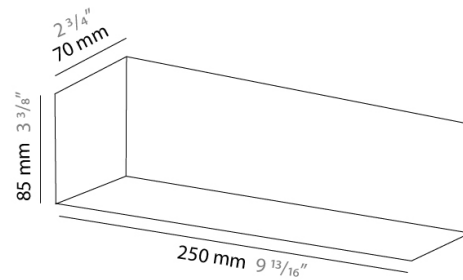

PROJECT
TYPE
NOTES
QUANTITY
DATE

TOY SURFACE

D83281-MSS

GENERAL

Series: Toy
Brand: Panzeri
Division: Design
Mounting Type: Surface
Mounting Location: Wall

PHYSICAL

Shape: Rectangle
Length (mm): 250
Length (in): 9 ¹³/₁₆
Height (mm): 70
Height (in): 2 ³/₄
Extension (mm): 85
Extension (in): 3 ³/₈
Light Distribution: Direct / Indirect
Weight (kg): 0.82
Weight (lbs): 1.8
Diffuser: Frost White Glass
Fixture Material: Metal

ELECTRICAL

Lamp Type: LED
Input Wattage (W): 13
Total Output Wattage (W): 12
Driver Included: Yes
Driver Location: Integrated
Driver Type: Integral LED driver, 700mA (Dimming and 277V options available with remote driver sold separately)

LED

Color Temperature (°K): 3000
Max. Delivered Lumen (lm): 938
CRI: >80 CRI

OPTICAL

RATINGS AND CERTIFICATIONS

Certified By: CSA Certified to UL and CSA Standards
IP rating: IP20